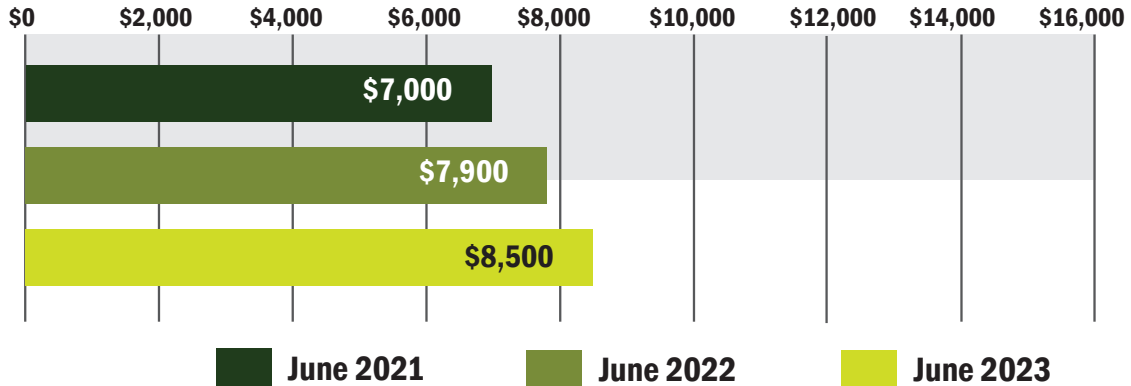

WISCONSIN HIGH QUALITY LAND

AVERAGE SALE PRICES PER ACRE

Source: Farmers National Company Agent Survey