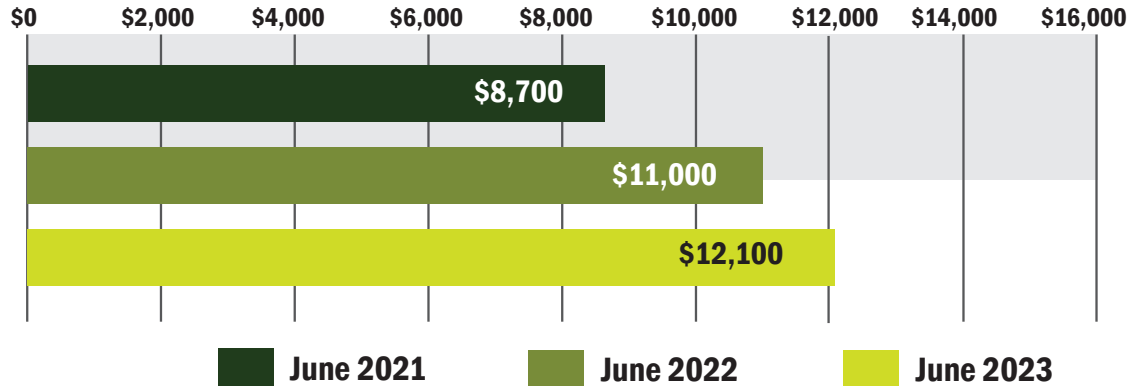

SOUTH DAKOTA HIGH QUALITY LAND

AVERAGE SALE PRICES PER ACRE

Source: Farmers National Company Agent Survey