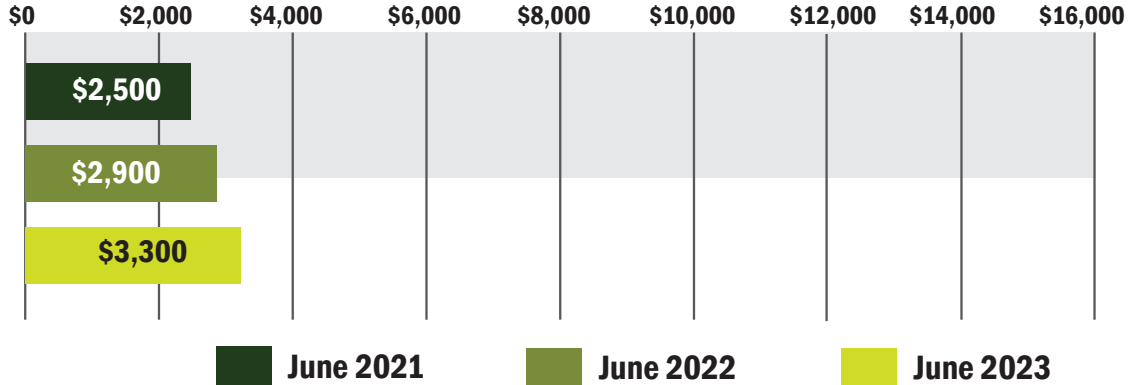

OKLAHOMA HIGH QUALITY LAND

AVERAGE SALE PRICES PER ACRE

Source: Farmers National Company Agent Survey