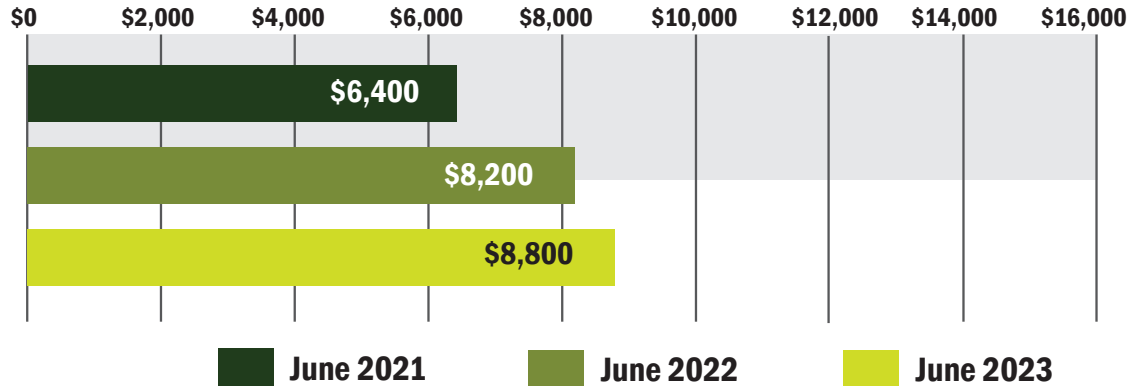

NORTH DAKOTA HIGH QUALITY LAND

AVERAGE SALE PRICES PER ACRE

Source: Farmers National Company Agent Survey