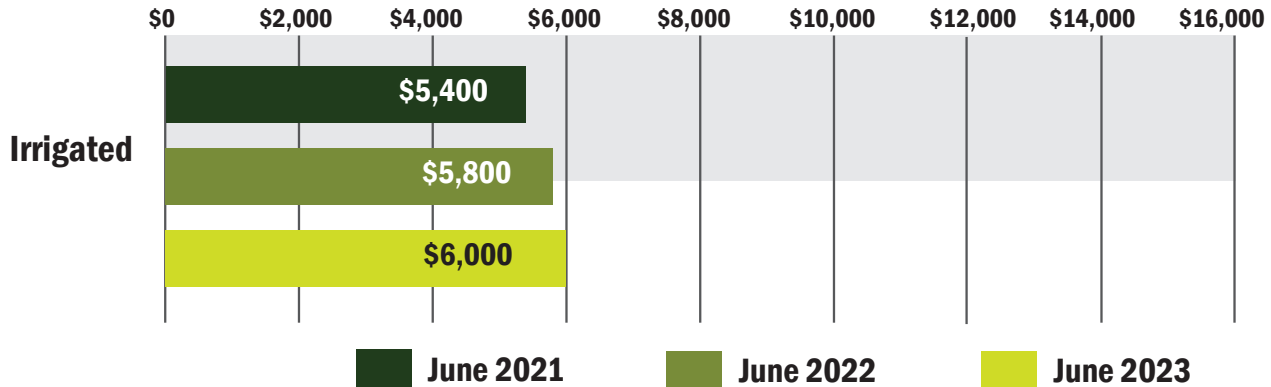

MISSISSIPPI HIGH QUALITY LAND

AVERAGE SALE PRICES PER ACRE

Source: Farmers National Company Agent Survey