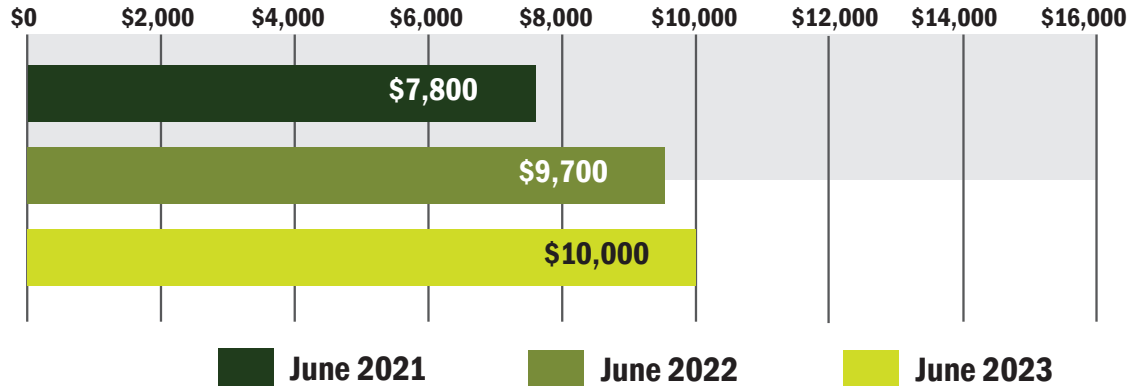

MINNESOTA HIGH QUALITY LAND

AVERAGE SALE PRICES PER ACRE

Source: Farmers National Company Agent Survey