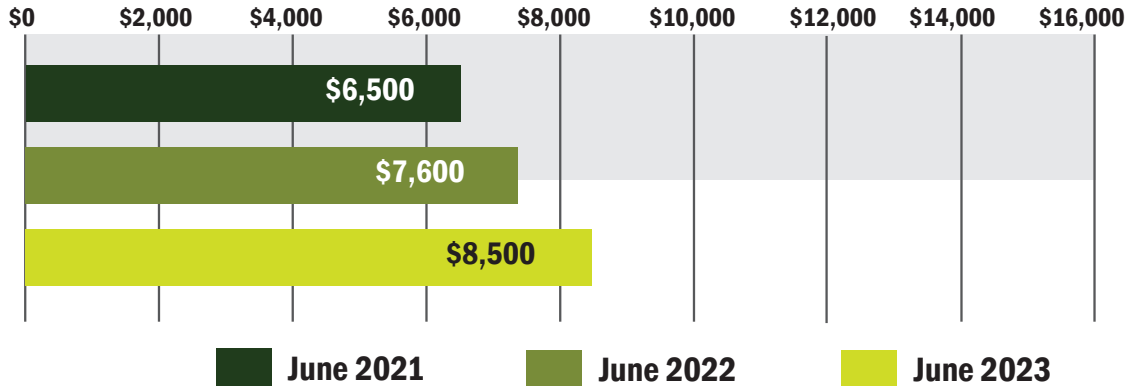

MICHIGAN HIGH QUALITY LAND

AVERAGE SALE PRICES PER ACRE

Source: Farmers National Company Agent Survey