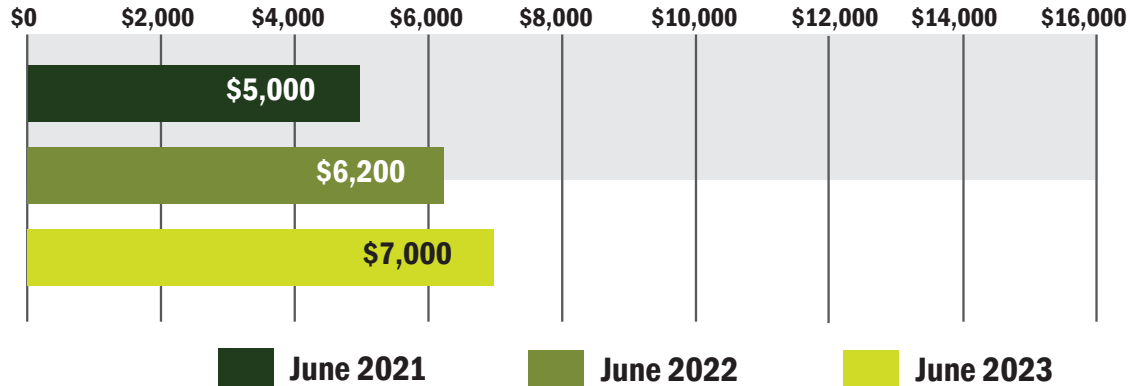

KENTUCKY HIGH QUALITY LAND

AVERAGE SALE PRICES PER ACRE

Source: Farmers National Company Agent Survey