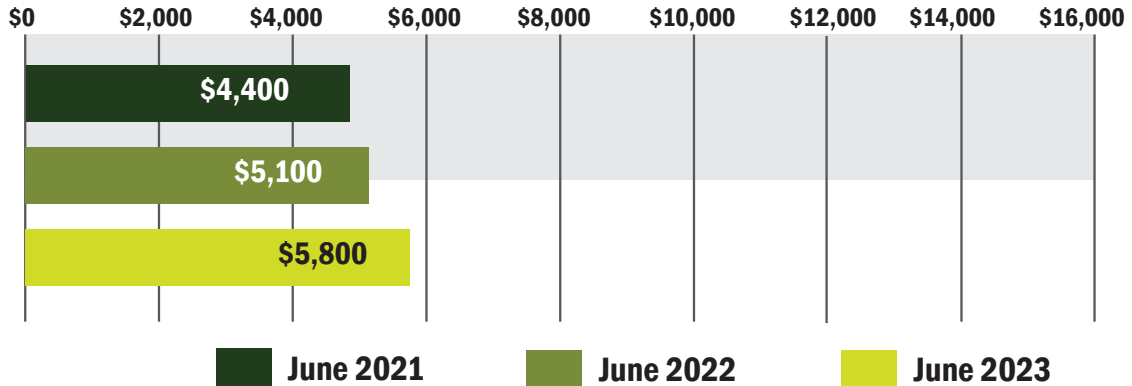

KANSAS HIGH QUALITY LAND

AVERAGE SALE PRICES PER ACRE

Source: Farmers National Company Agent Survey