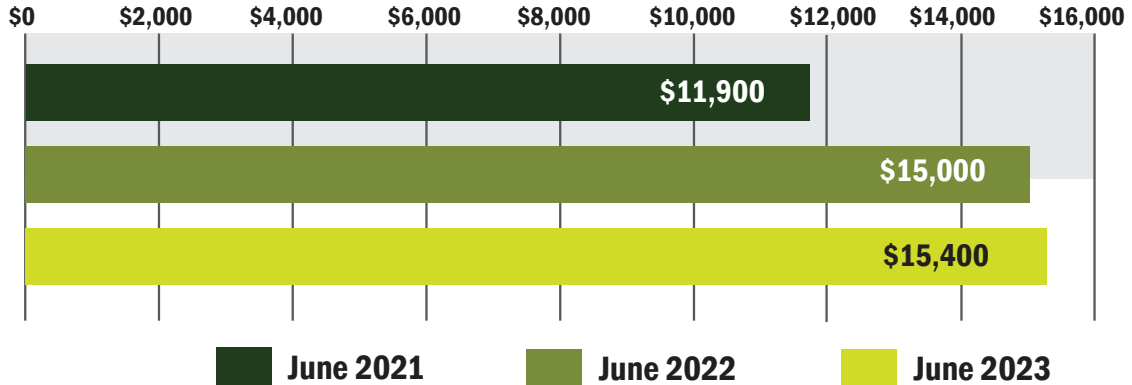

IOWA HIGH QUALITY LAND

AVERAGE SALE PRICES PER ACRE

Source: Farmers National Company Agent Survey