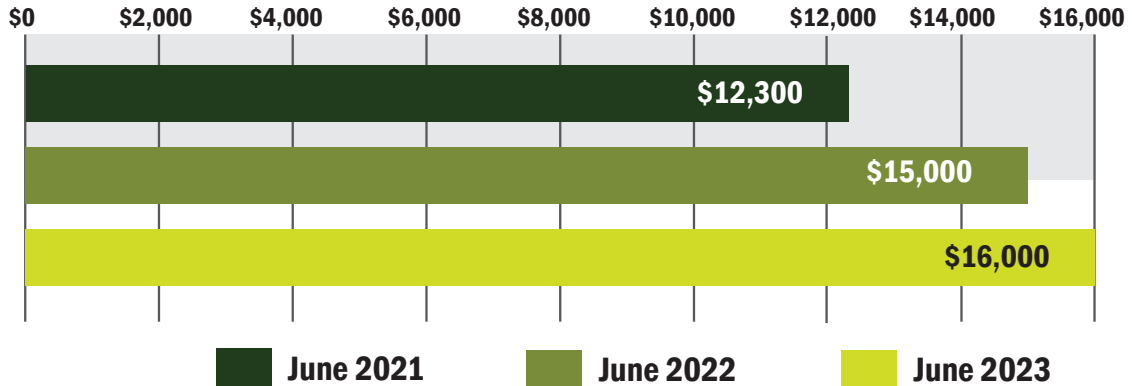

ILLINOIS HIGH QUALITY LAND

AVERAGE SALE PRICES PER ACRE

Source: Farmers National Company Agent Survey