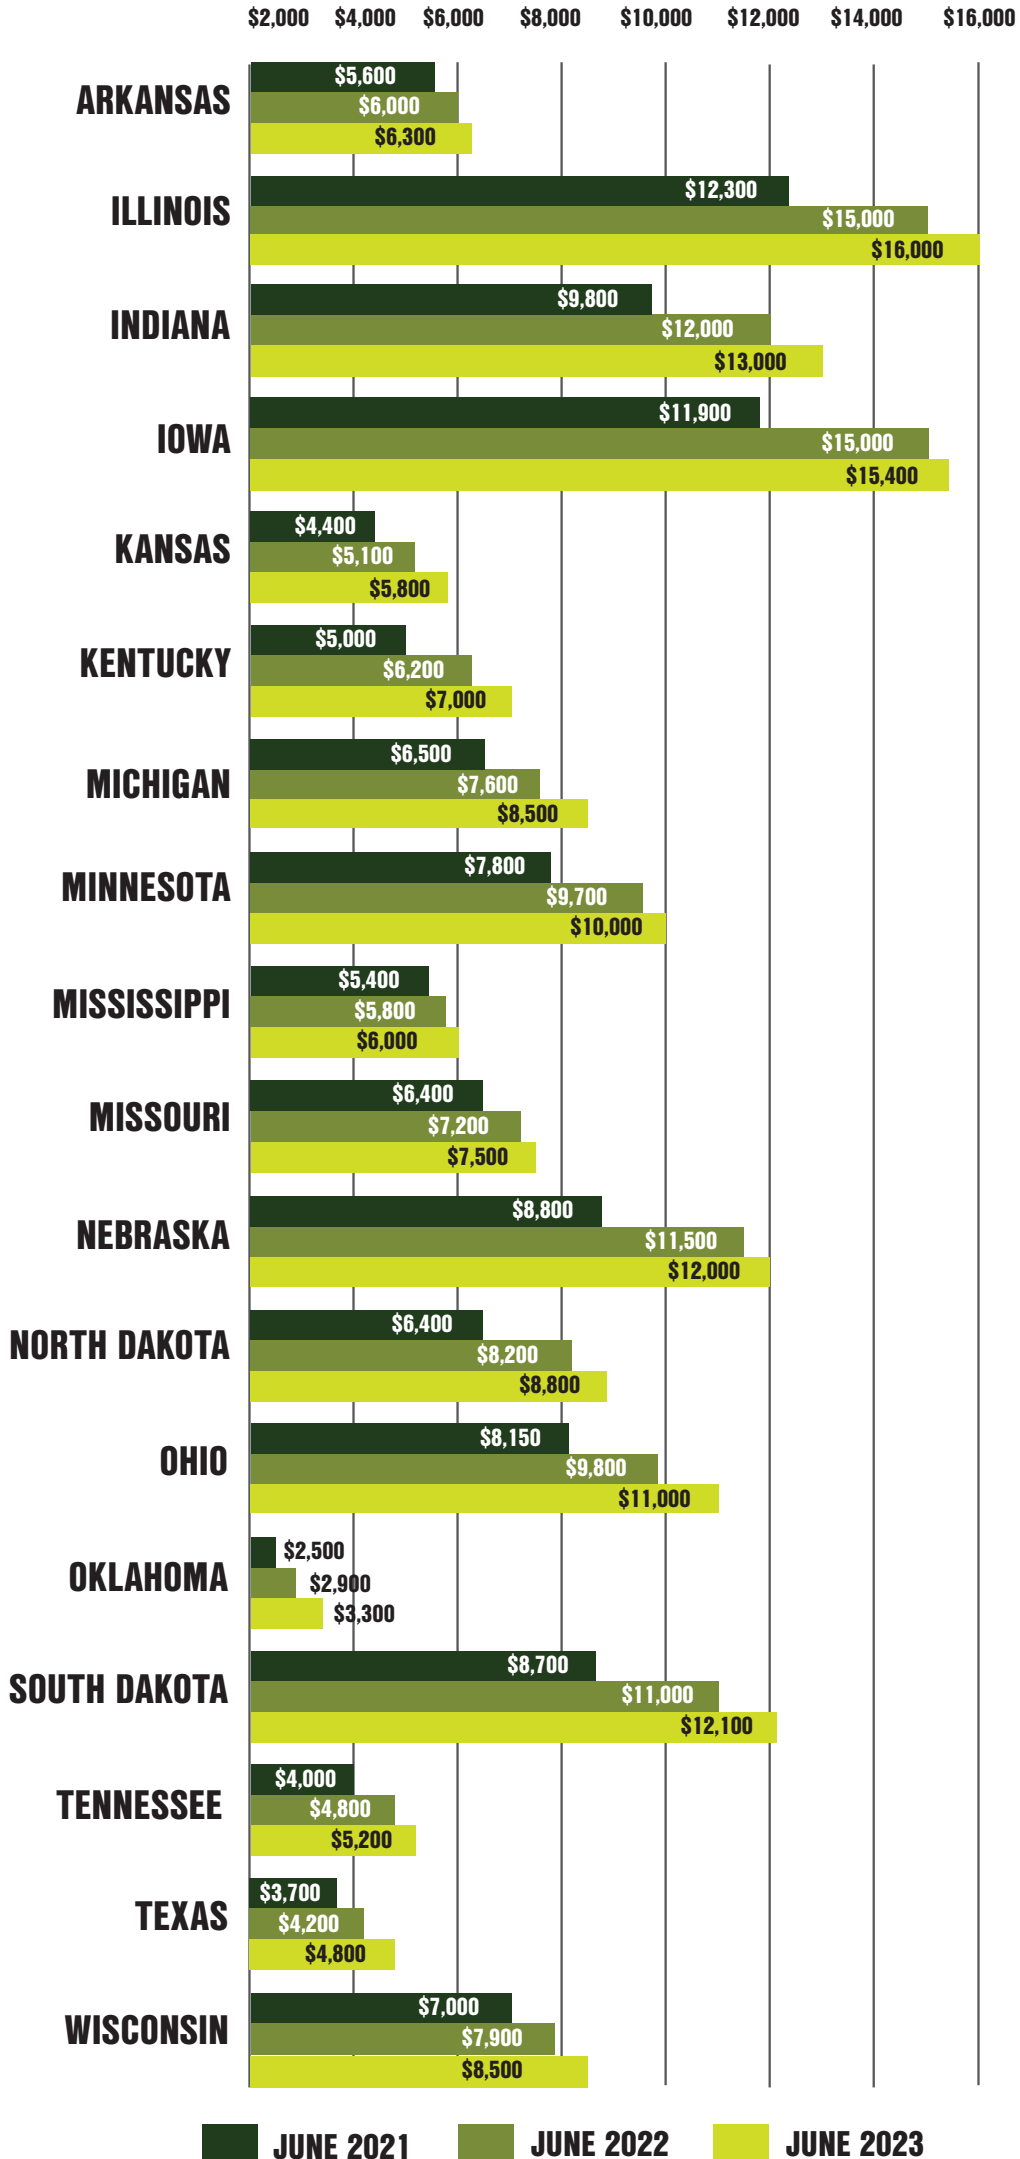

HIGH QUALITY LAND VALUES BY STATE

AVERAGE SALE PRICES PER ACRE

Source: Farmers National Company Agent Survey