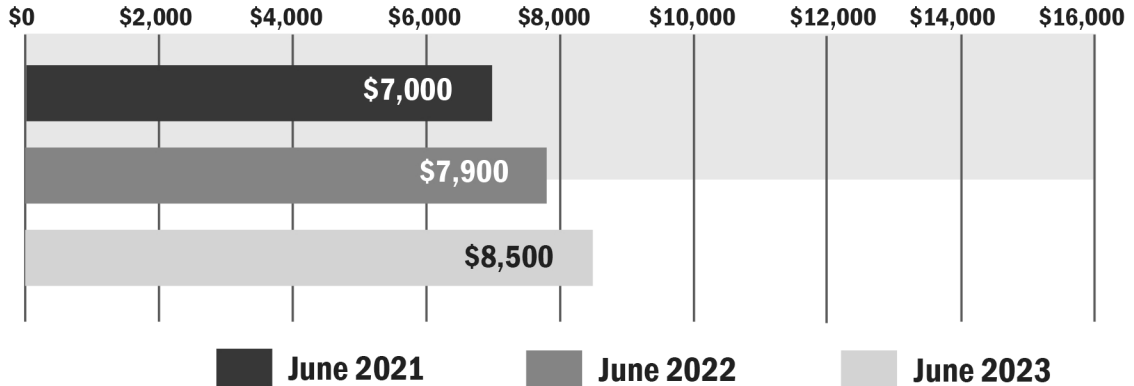

WISCONSIN HIGH QUALITY LAND

AVERAGE SALE PRICES PER ACRE

Source: Farmers National Company Agent Survey