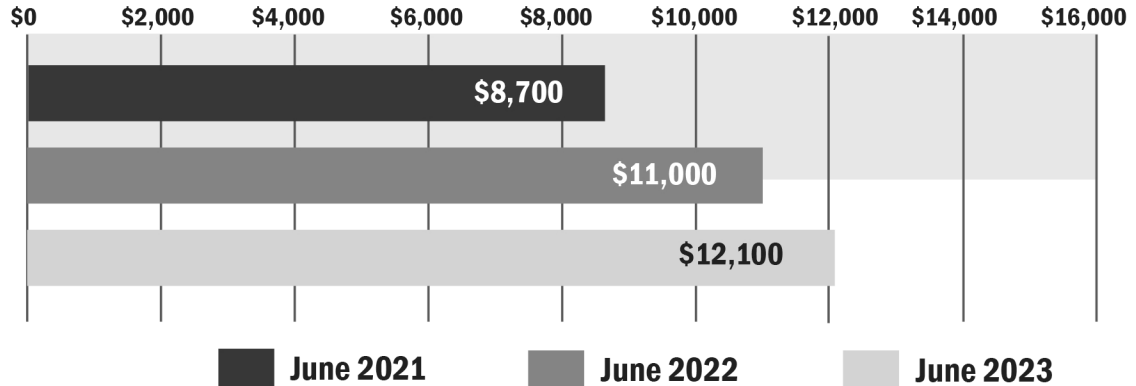

SOUTH DAKOTA HIGH QUALITY LAND

AVERAGE SALE PRICES PER ACRE

Source: Farmers National Company Agent Survey