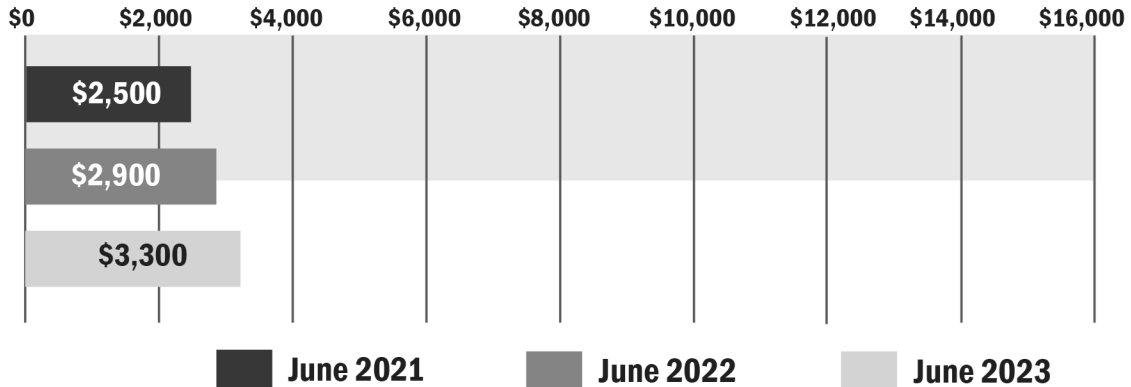

OKLAHOMA HIGH QUALITY LAND

AVERAGE SALE PRICES PER ACRE

Source: Farmers National Company Agent Survey