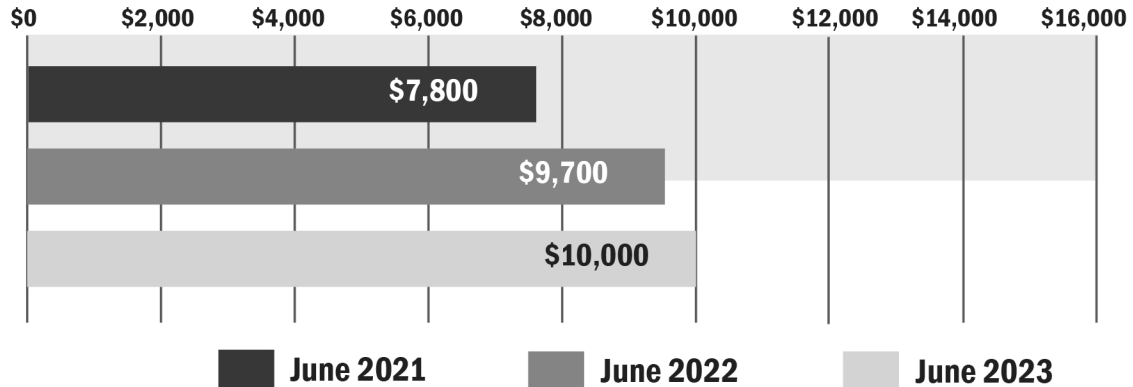

MINNESOTA HIGH QUALITY LAND

AVERAGE SALE PRICES PER ACRE

Source: Farmers National Company Agent Survey