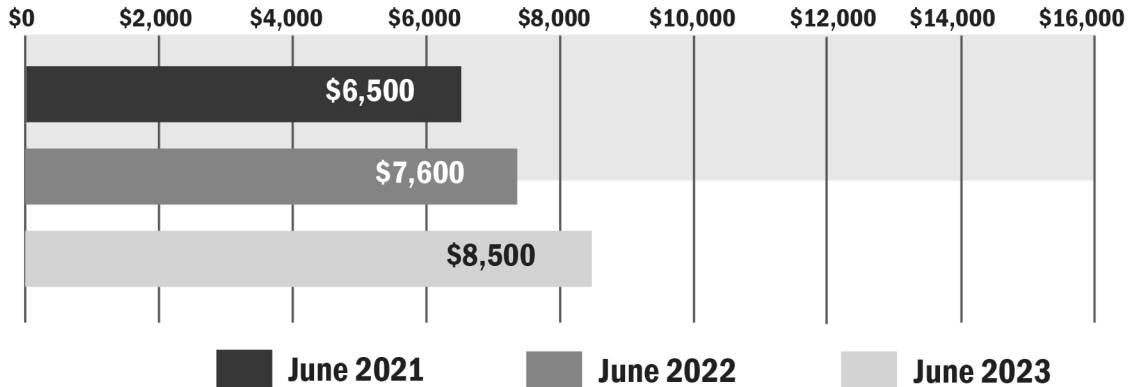

MICHIGAN HIGH QUALITY LAND

AVERAGE SALE PRICES PER ACRE

Source: Farmers National Company Agent Survey