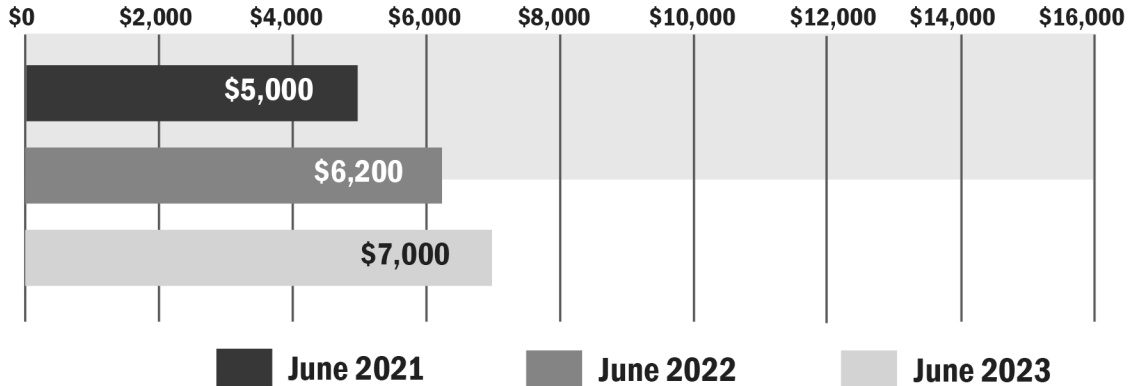

KENTUCKY HIGH QUALITY LAND

AVERAGE SALE PRICES PER ACRE

Source: Farmers National Company Agent Survey