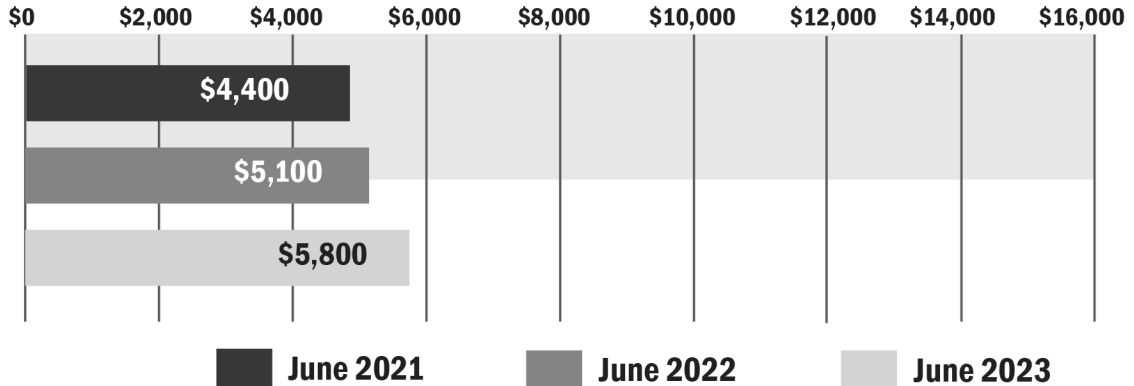

KANSAS HIGH QUALITY LAND

AVERAGE SALE PRICES PER ACRE

Source: Farmers National Company Agent Survey