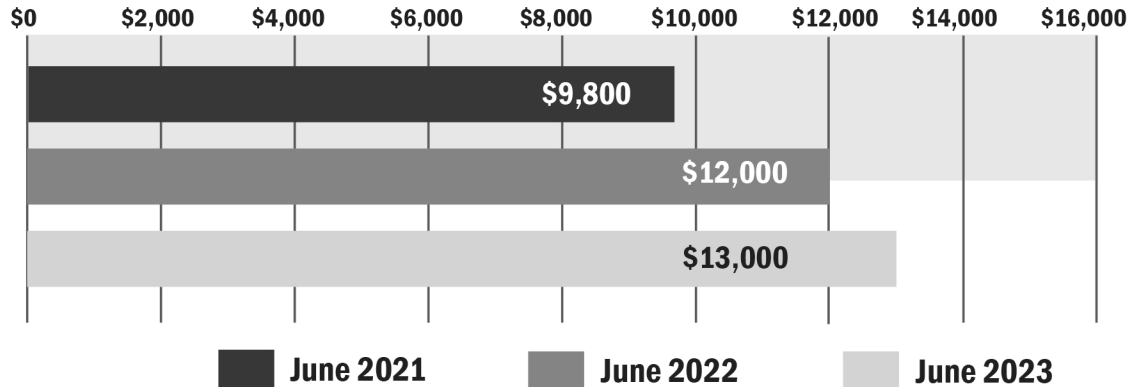

INDIANA HIGH QUALITY LAND

AVERAGE SALE PRICES PER ACRE

Source: Farmers National Company Agent Survey