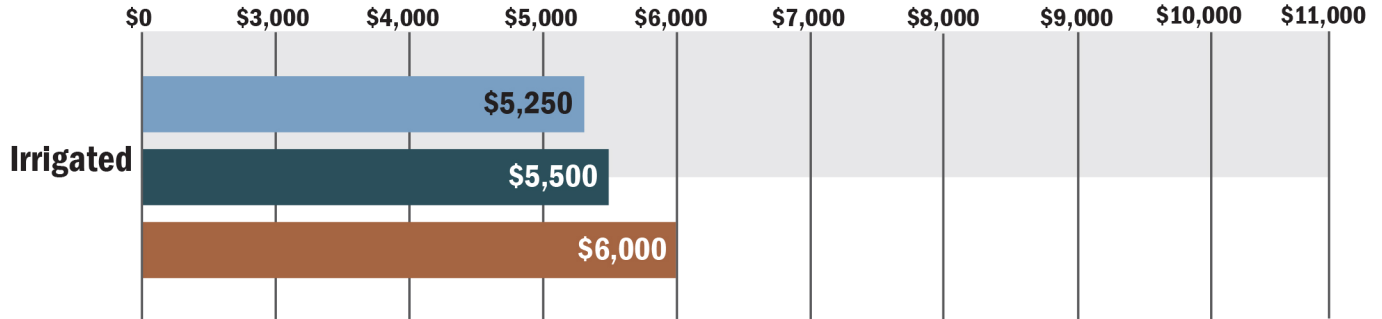

MISSISSIPPI HIGH QUALITY LAND

AVERAGE SALE PRICES PER ACRE

Source: Farmers National
Company Agent Survey

January 2021

January 2022

January 2023