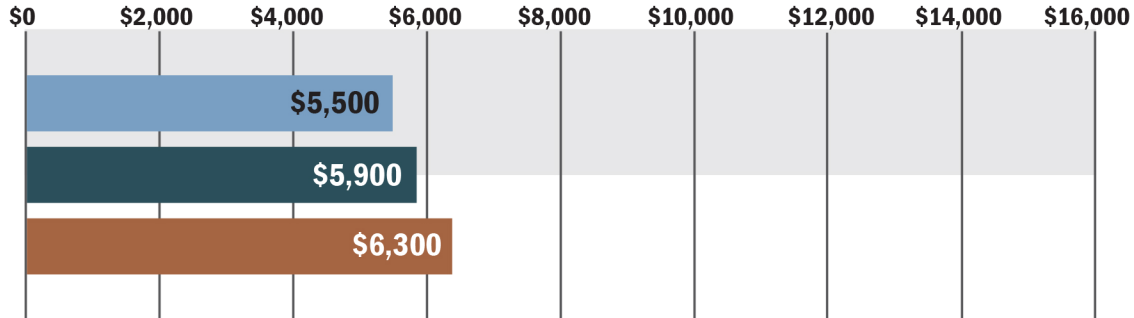

ARKANSAS HIGH QUALITY LAND

AVERAGE SALE PRICES PER ACRE

Source: Farmers National
Company Agent Survey

 **January 2021**

 **January 2022**

 **January 2023**