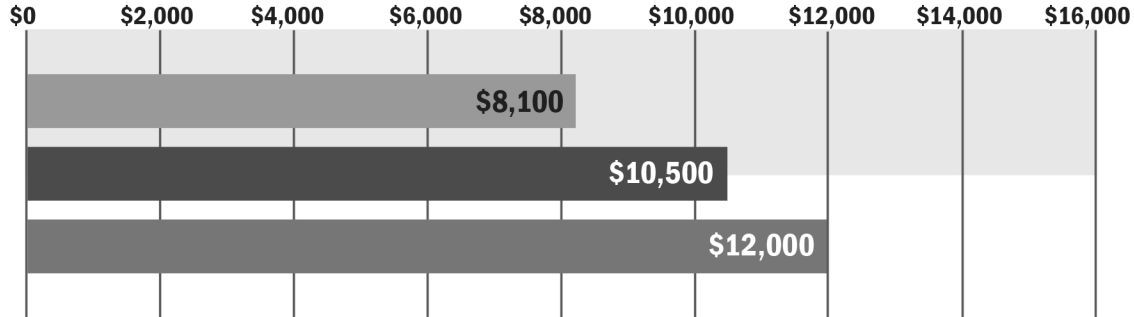

SOUTH DAKOTA HIGH QUALITY LAND

AVERAGE SALE PRICES PER ACRE

Source: Farmers National
Company Agent Survey

■ January 2021

■ January 2022

■ January 2023