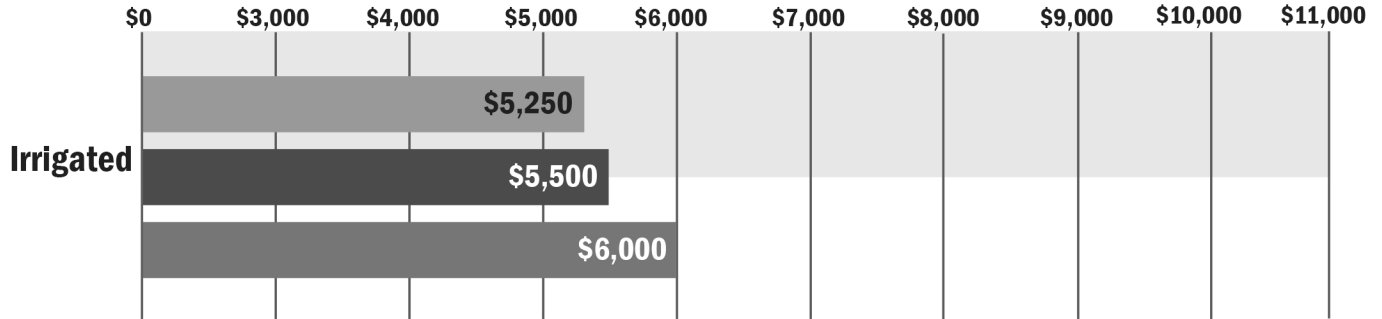

MISSISSIPPI HIGH QUALITY LAND

AVERAGE SALE PRICES PER ACRE

Source: Farmers National
Company Agent Survey

■ January 2021

■ January 2022

■ January 2023