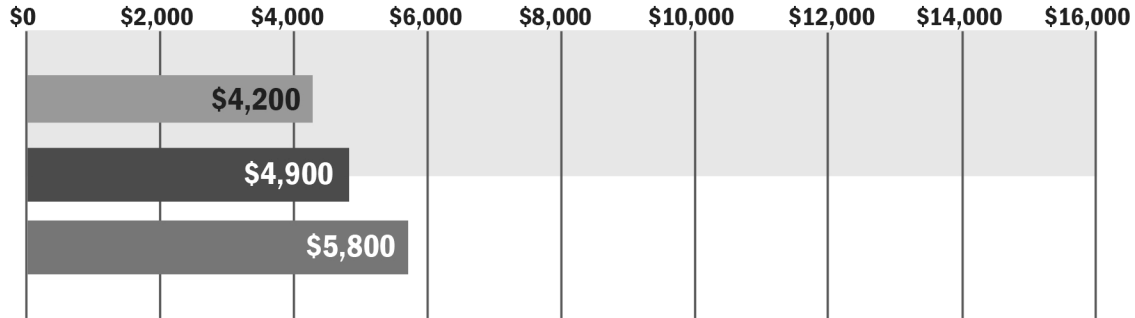

KANSAS HIGH QUALITY LAND

AVERAGE SALE PRICES PER ACRE

Source: Farmers National
Company Agent Survey

■ January 2021

■ January 2022

■ January 2023