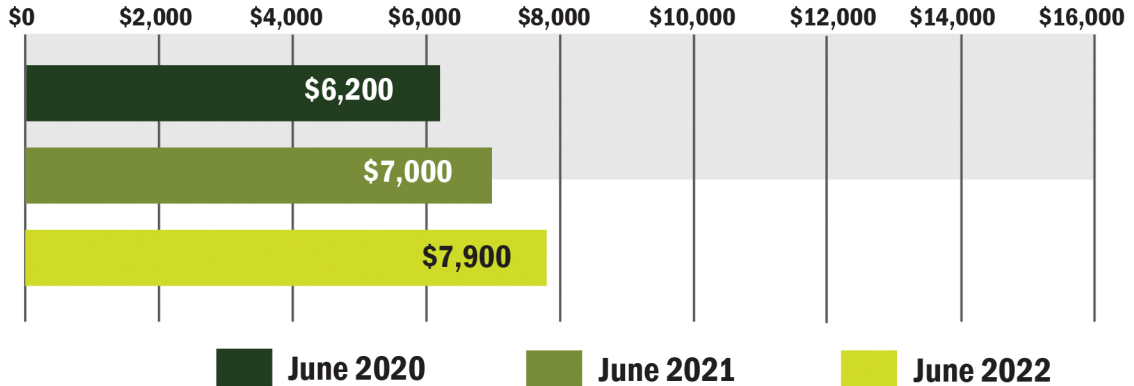

WISCONSIN HIGH QUALITY LAND

AVERAGE SALE PRICES PER ACRE

Source: Farmers National Company Agent Survey