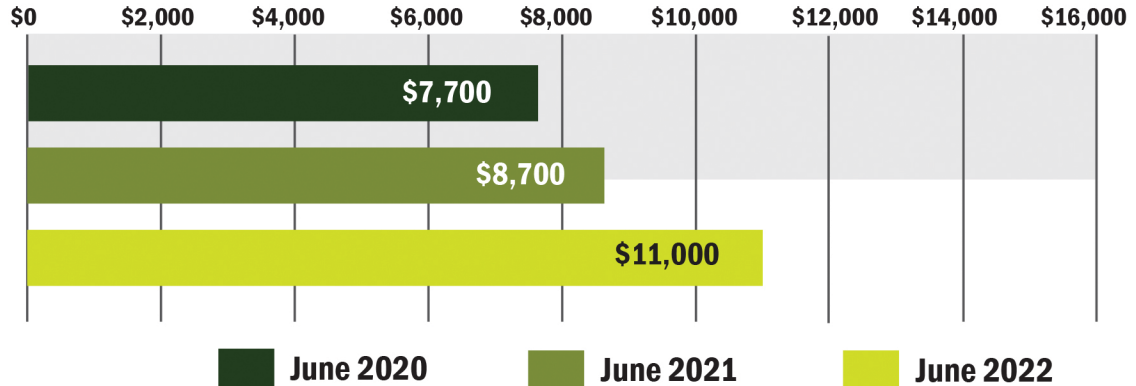

SOUTH DAKOTA HIGH QUALITY LAND

AVERAGE SALE PRICES PER ACRE

Source: Farmers National Company Agent Survey