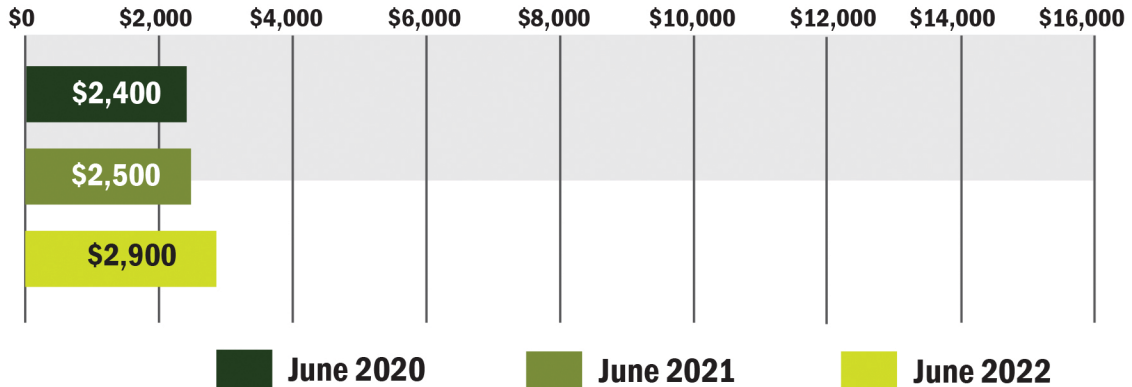

OKLAHOMA HIGH QUALITY LAND

AVERAGE SALE PRICES PER ACRE

Source: Farmers National Company Agent Survey