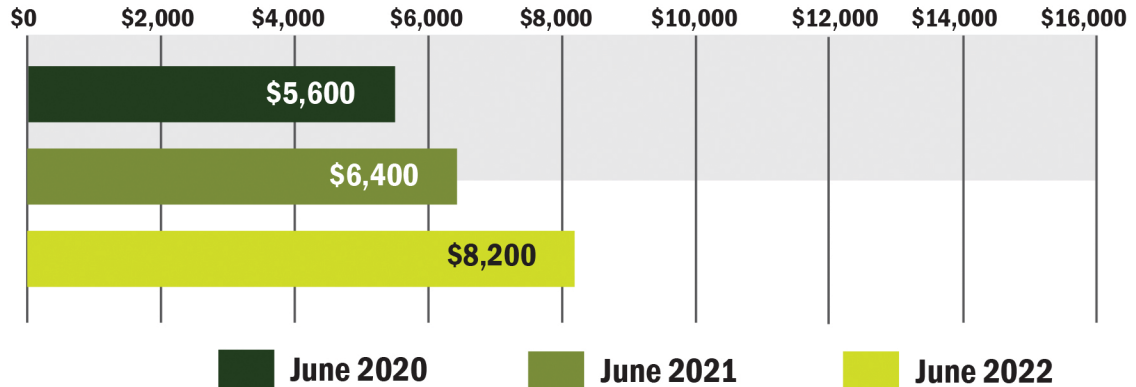

NORTH DAKOTA HIGH QUALITY LAND

AVERAGE SALE PRICES PER ACRE

Source: Farmers National Company Agent Survey