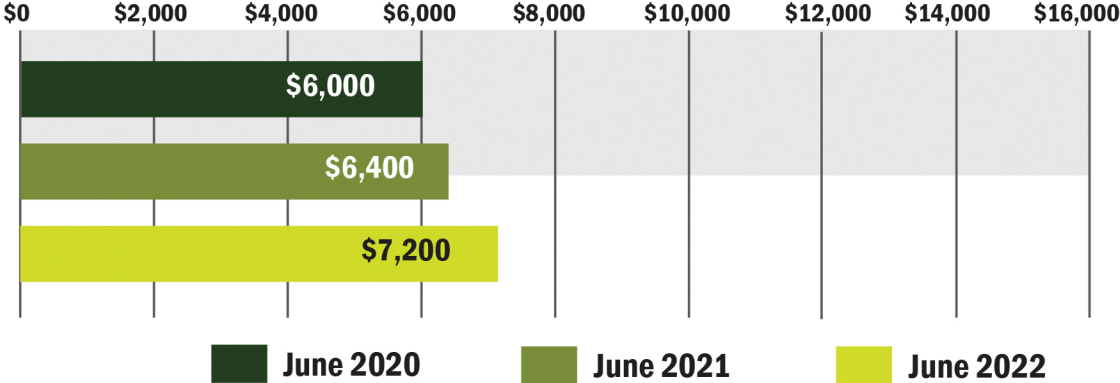

MISSOURI HIGH QUALITY LAND

AVERAGE SALE PRICES PER ACRE

Source: Farmers National Company Agent Survey