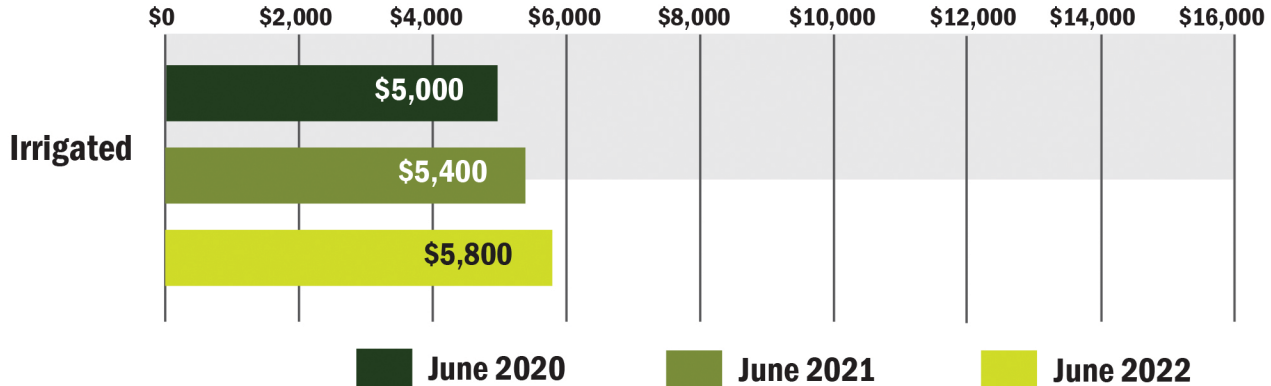

MISSISSIPPI HIGH QUALITY LAND

AVERAGE SALE PRICES PER ACRE

Source: Farmers National Company Agent Survey