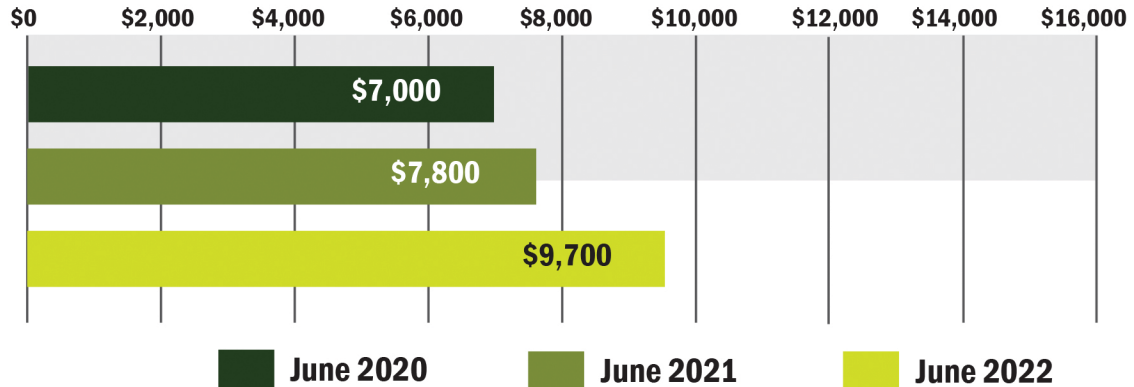

MINNESOTA HIGH QUALITY LAND

AVERAGE SALE PRICES PER ACRE

Source: Farmers National Company Agent Survey