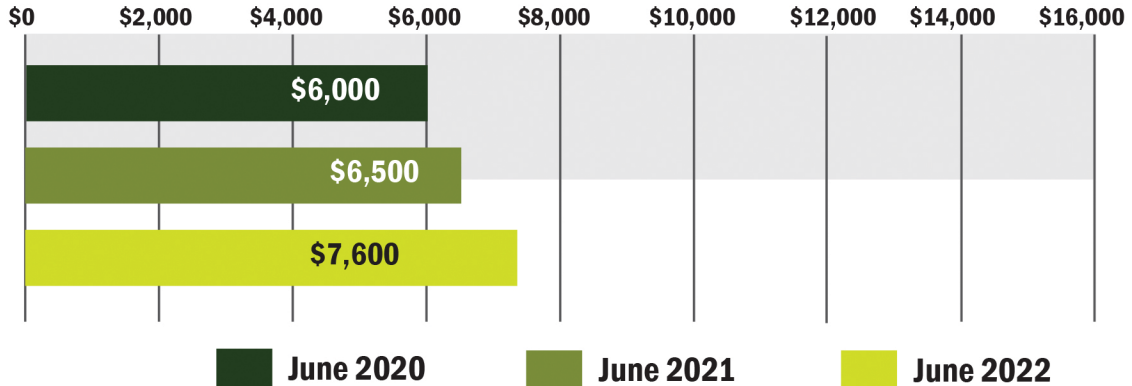

MICHIGAN HIGH QUALITY LAND

AVERAGE SALE PRICES PER ACRE

Source: Farmers National Company Agent Survey