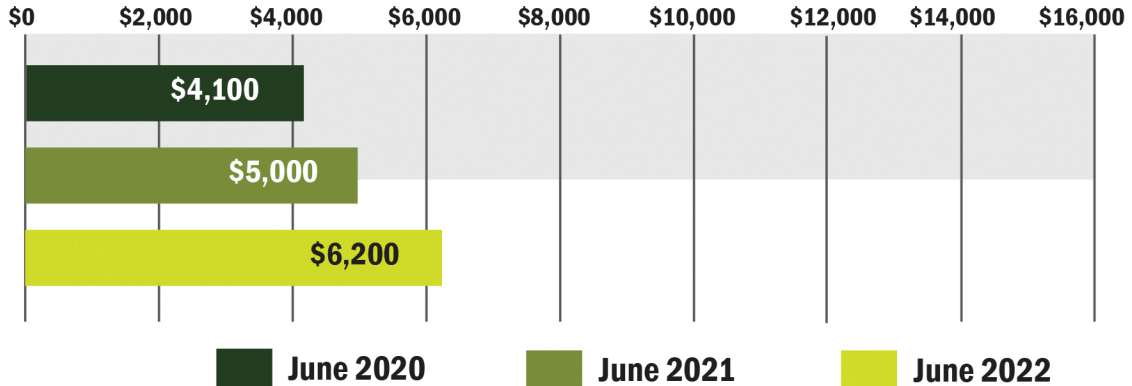

KENTUCKY HIGH QUALITY LAND

AVERAGE SALE PRICES PER ACRE

Source: Farmers National Company Agent Survey