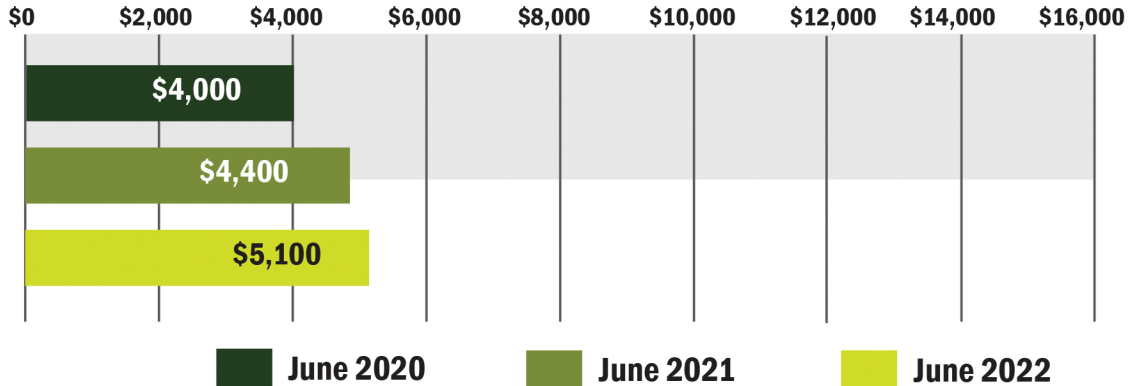

KANSAS HIGH QUALITY LAND

AVERAGE SALE PRICES PER ACRE

Source: Farmers National Company Agent Survey