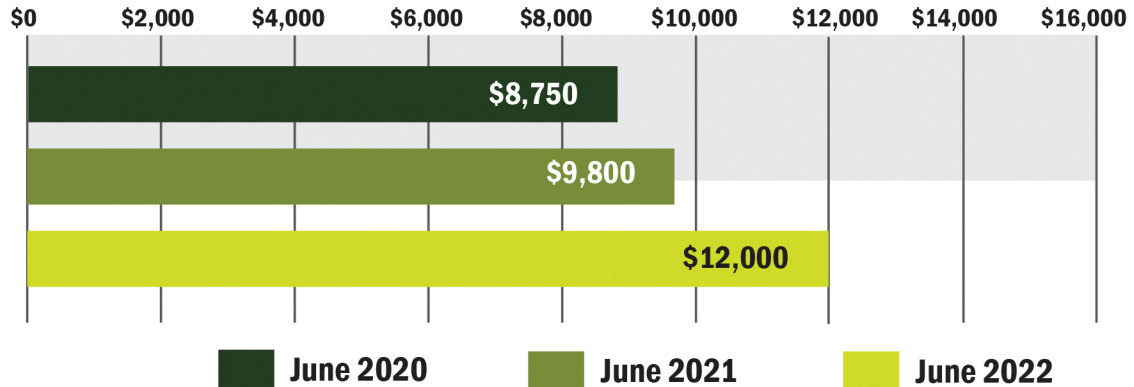

INDIANA HIGH QUALITY LAND

AVERAGE SALE PRICES PER ACRE

Source: Farmers National Company Agent Survey