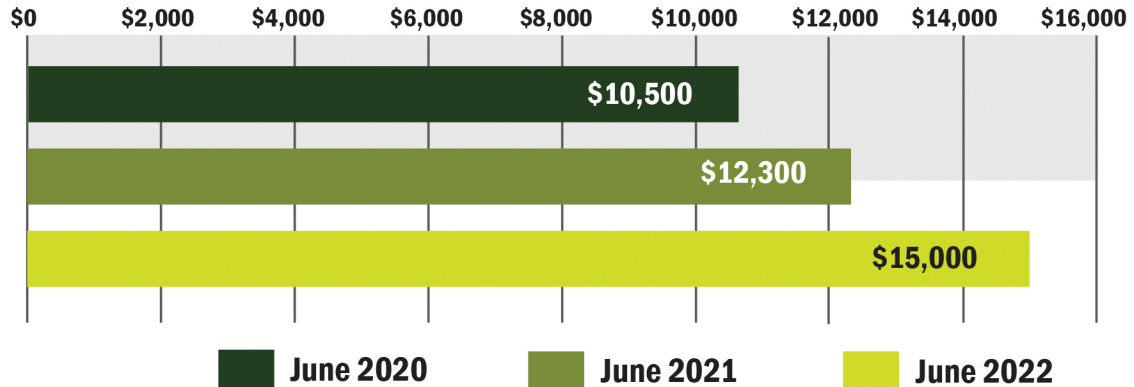

ILLINOIS HIGH QUALITY LAND

AVERAGE SALE PRICES PER ACRE

Source: Farmers National Company Agent Survey