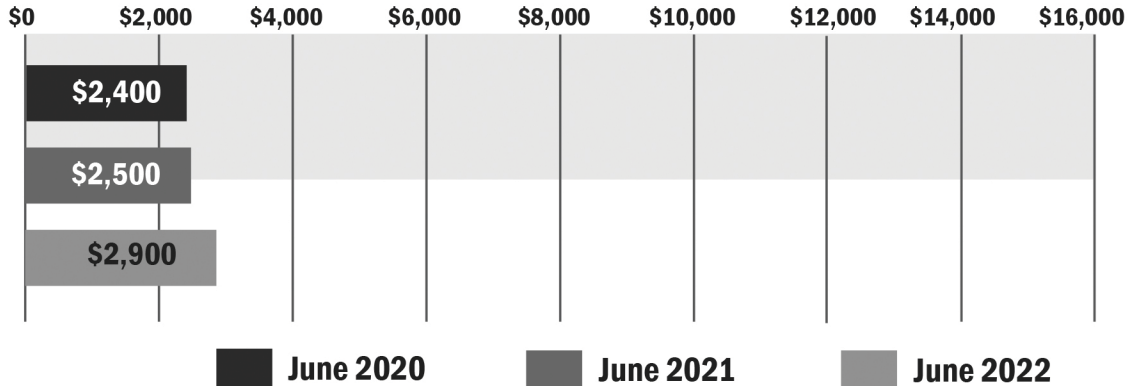

OKLAHOMA HIGH QUALITY LAND

AVERAGE SALE PRICES PER ACRE

Source: Farmers National Company Agent Survey