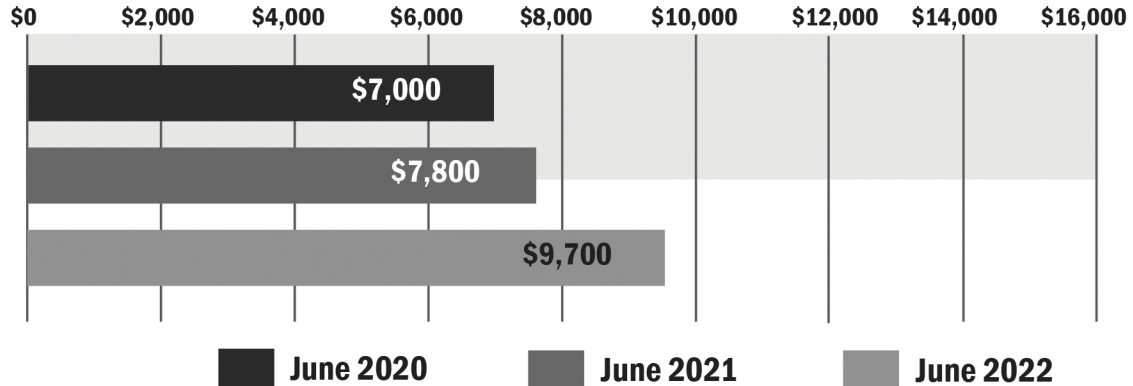

MINNESOTA HIGH QUALITY LAND

AVERAGE SALE PRICES PER ACRE

Source: Farmers National Company Agent Survey