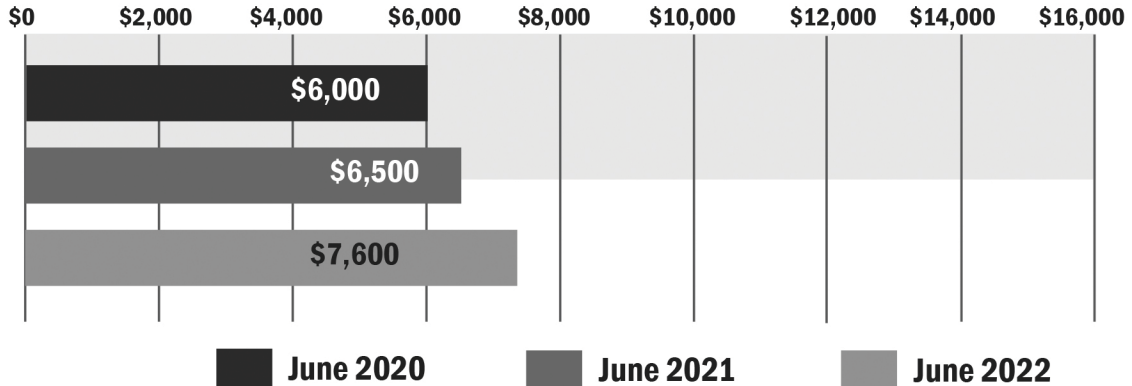

MICHIGAN HIGH QUALITY LAND

AVERAGE SALE PRICES PER ACRE

Source: Farmers National Company Agent Survey