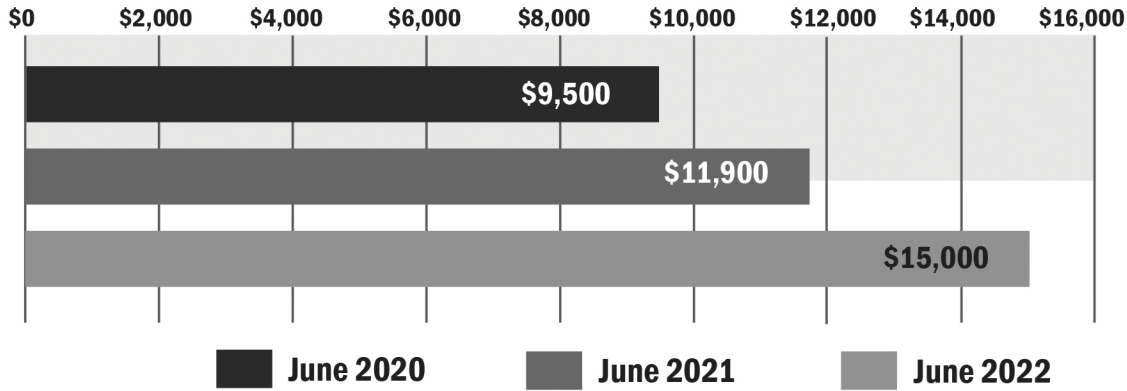

IOWA HIGH QUALITY LAND

AVERAGE SALE PRICES PER ACRE

Source: Farmers National Company Agent Survey