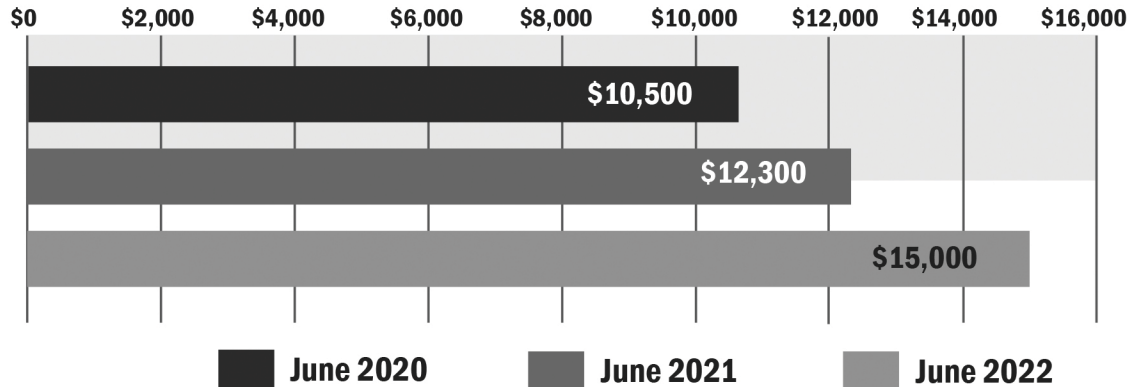

ILLINOIS HIGH QUALITY LAND

AVERAGE SALE PRICES PER ACRE

Source: Farmers National Company Agent Survey