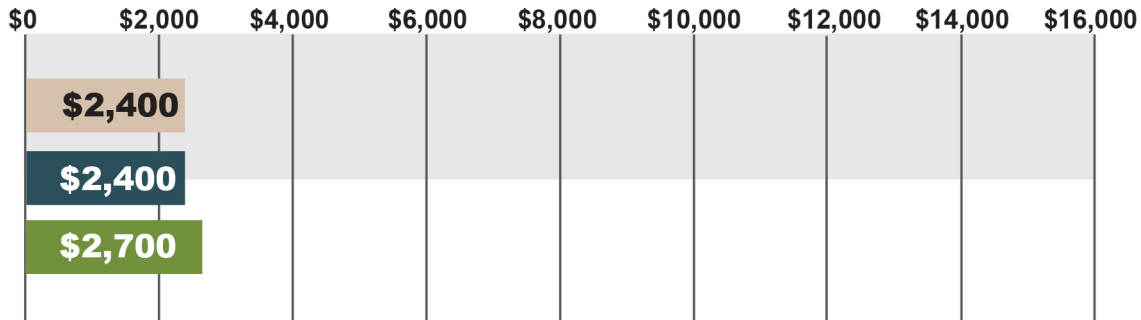

OKLAHOMA HIGH QUALITY LAND

AVERAGE SALE PRICES PER ACRE

Source: Farmers National
Company Agent Survey

 January 2020

 January 2021

 January 2022