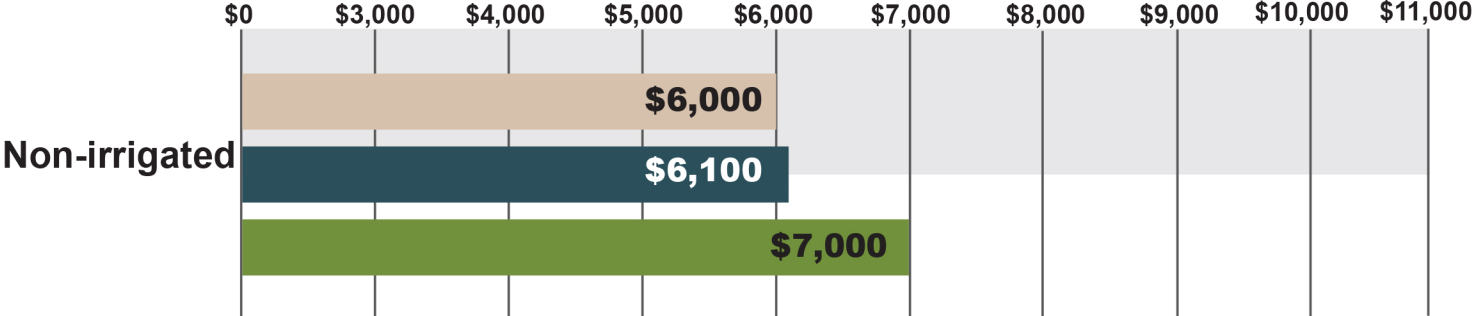

MISSOURI HIGH QUALITY LAND

AVERAGE SALE PRICES PER ACRE

Source: Farmers National
Company Agent Survey

January 2020

January 2021

January 2022