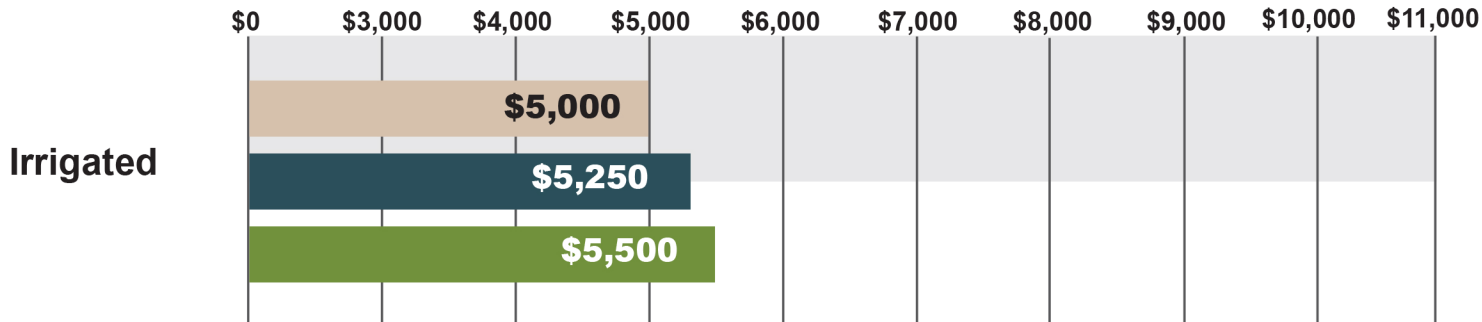

MISSISSIPPI HIGH QUALITY LAND

AVERAGE SALE PRICES PER ACRE

Source: Farmers National
Company Agent Survey

January 2020

January 2021

January 2022