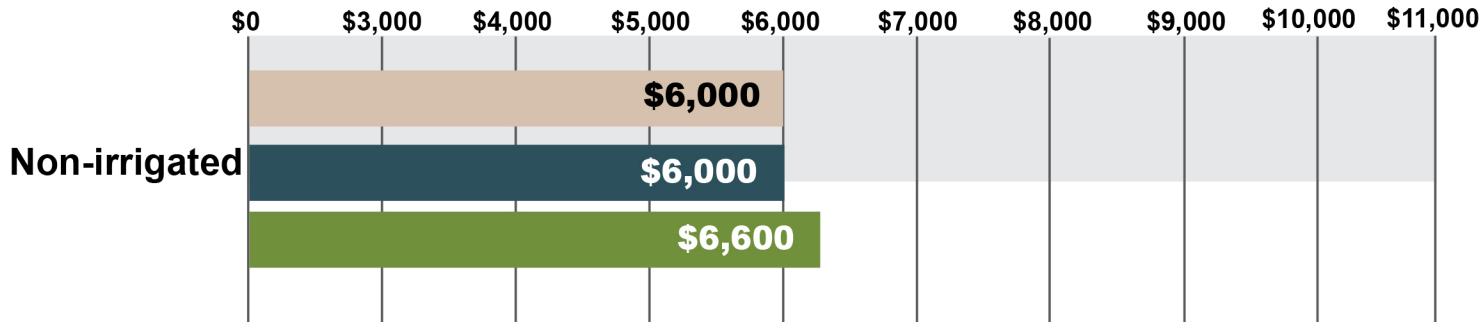

MICHIGAN HIGH QUALITY LAND

AVERAGE SALE PRICES PER ACRE

Source: Farmers National
Company Agent Survey

January 2020

January 2021

January 2022