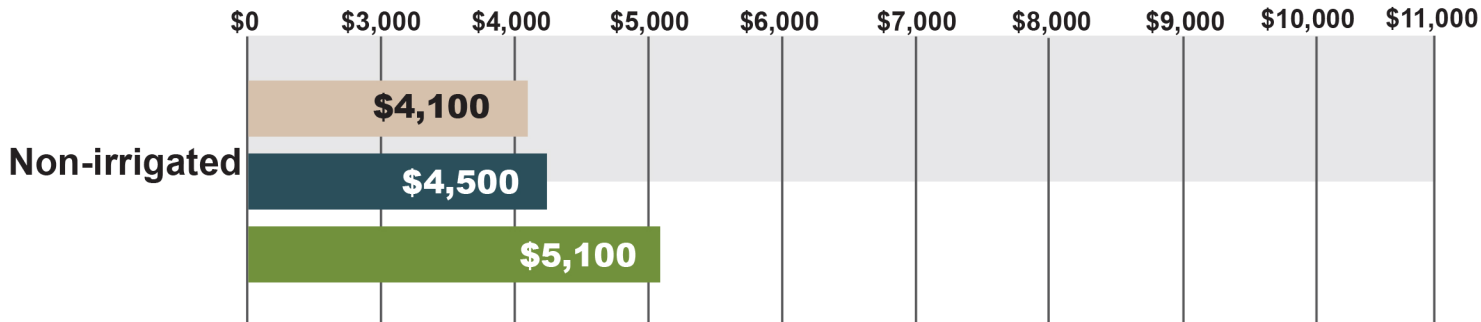

KENTUCKY HIGH QUALITY LAND

SALE PRICES PER ACRE

Source: Farmers National
Company Agent Survey

January 2020

January 2021

January 2022