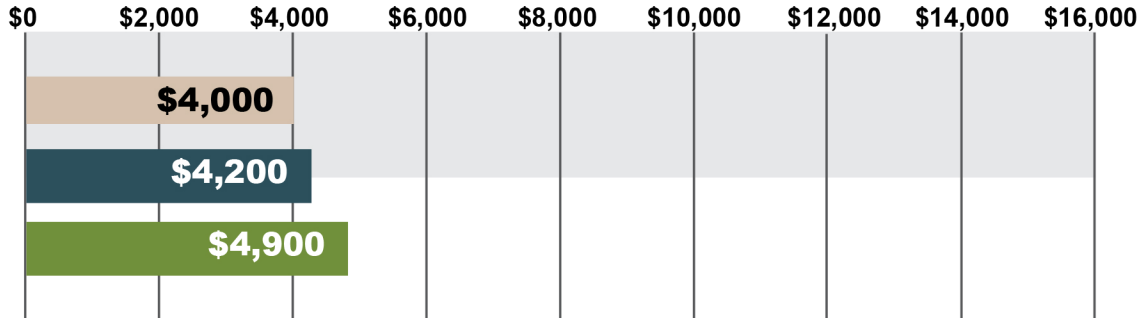

KANSAS HIGH QUALITY LAND

AVERAGE SALE PRICES PER ACRE

Source: Farmers National
Company Agent Survey

January 2020

January 2021

January 2022