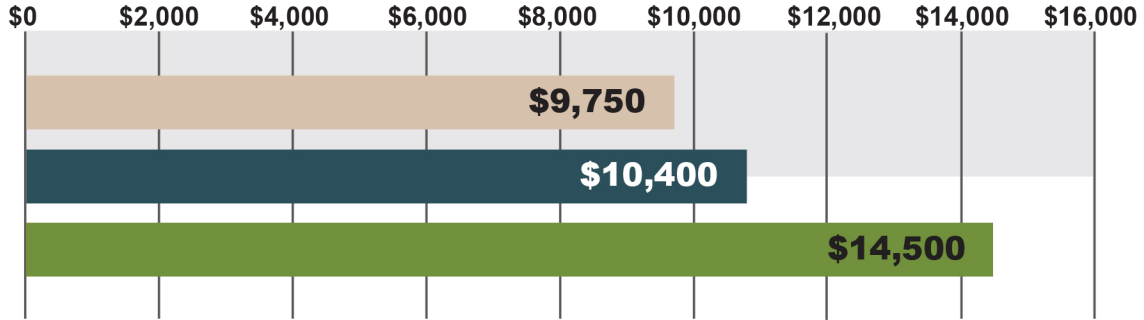

IOWA HIGH QUALITY LAND

AVERAGE SALE PRICES PER ACRE

Source: Farmers National
Company Agent Survey

■ January 2020

■ January 2021

■ January 2022