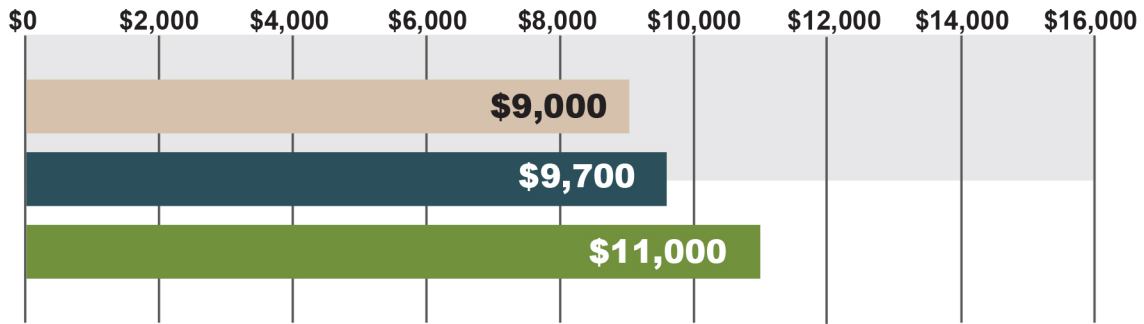

INDIANA HIGH QUALITY LAND

AVERAGE SALE PRICES PER ACRE

Source: Farmers National Company Agent Survey

 January 2020

 January 2021

 January 2022